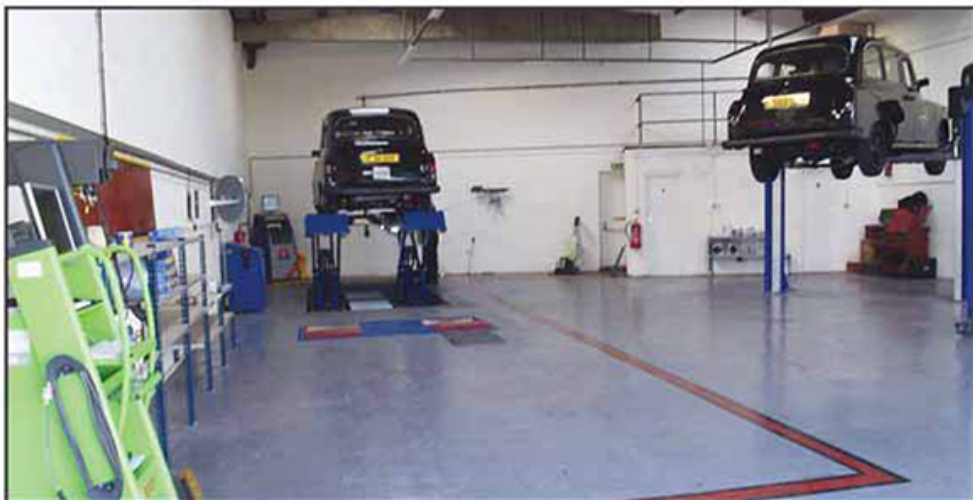

Special offer to LTDA Members
Pre-tests £46 including VAT - no strings attached