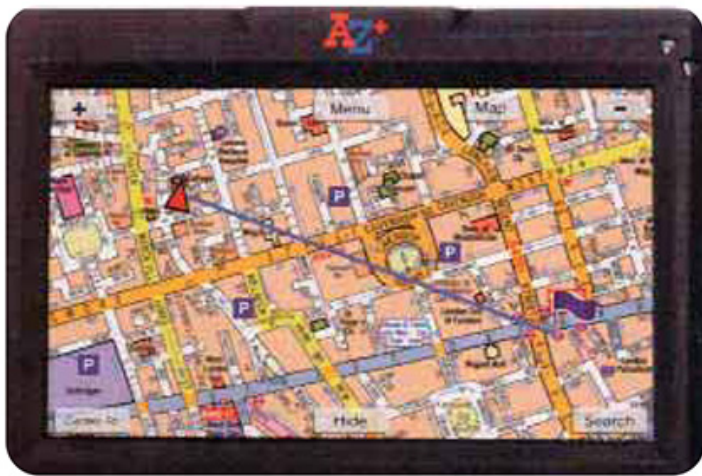

Another chance to win an A-Z + Cabbie's Mate Sat Nav unit!

EXCLUSIVE COMPETITION

Cabbie's Mate Satellite Navigation unit!

Thanks to those wonderful people behind this excellent sat nav, and to the response we received from readers in the competition published in our last issue, we have another Cabbie's Mate to give away in a simple competition.

Developed by KnowledgeMaster after comprehensive research with the trade, the company is continually striving to improve Cabbie's Mate both technically and in the information it provides to the working cab driver.

Cabbie's Mate incorporates both GPS enabled 'A-Z' mapping of super scale central London, Greater London and the United Kingdom together with a sophisticated GPS navigation system covering Europe.

With a vast database of over 17,000 'points of interest', speed camera alerts and switching between applications and searching made fast and easy by the incorporated predictive keyboard and text, it is sat nav system certainly worth having.

The unit also has Bluetooth for wireless connection to a mobile phone, either through the Cabbie's Mate or tuning to an FM radio in the cab thus providing a hands-free telephone operation.

The 4.3" screen provides a realistic visual map display with a day and night mode and the voice instructions are loud and clear. There is a searchable street index with house numbers and postcodes for the whole of the UK. Data updates can be downloaded from the company's website - www.navigationmaster.com - and is where further information on the product can be obtained.