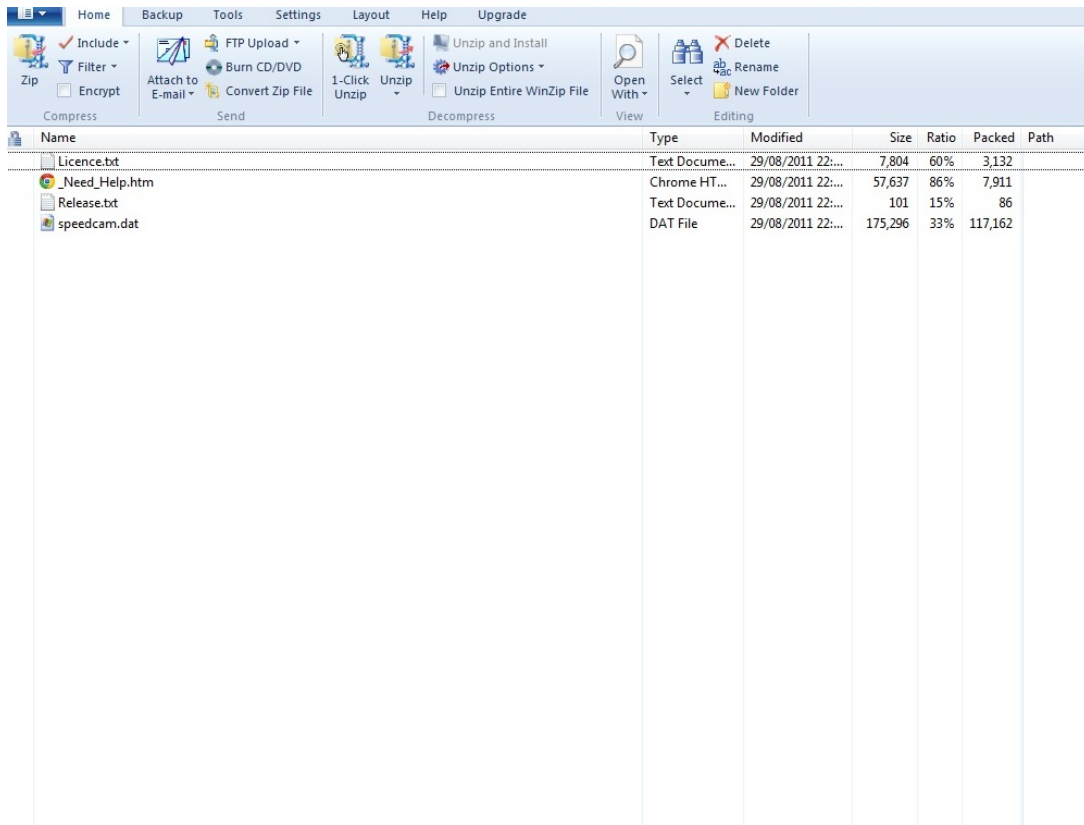

Unzip the speed cam data file. Please remember where you saved it. It may be easier to save the unzipped files in a folder on your desk top for easier access.