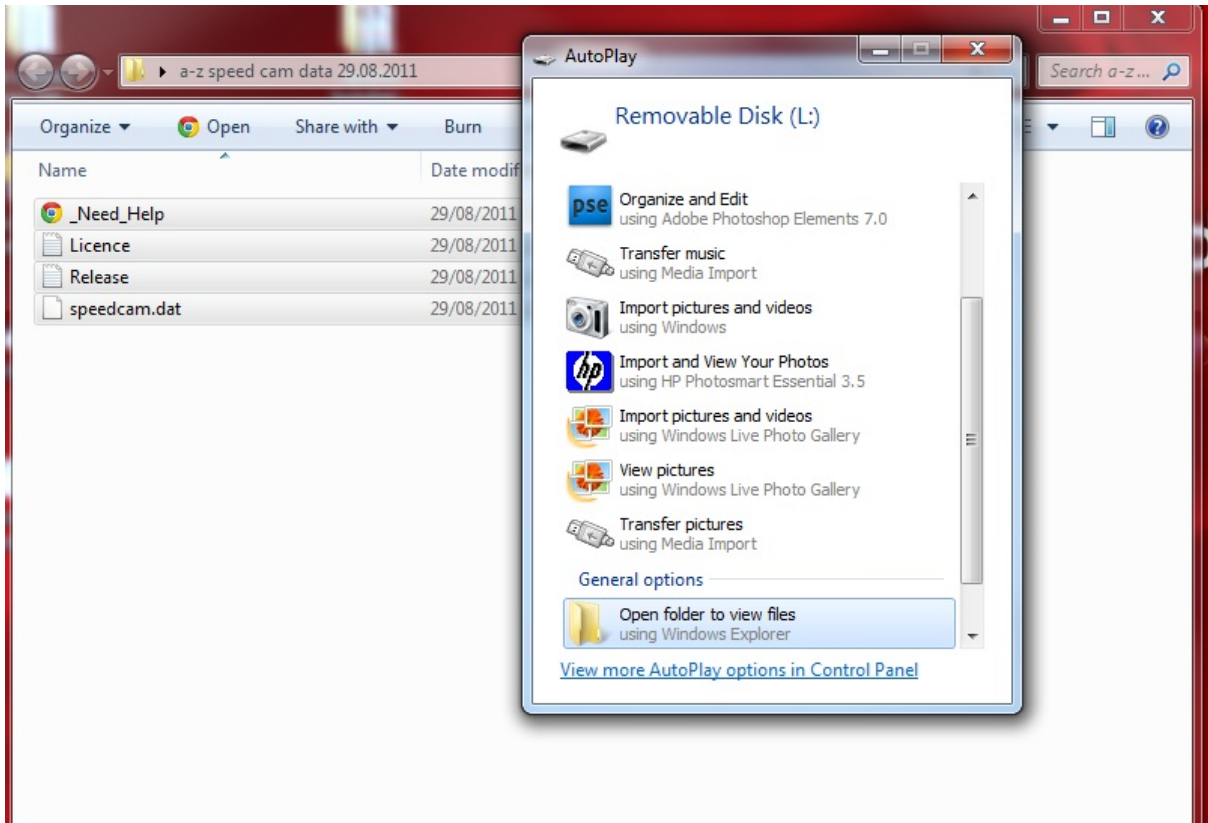

From the AutoPlay window, please select **Open folder to view files**.