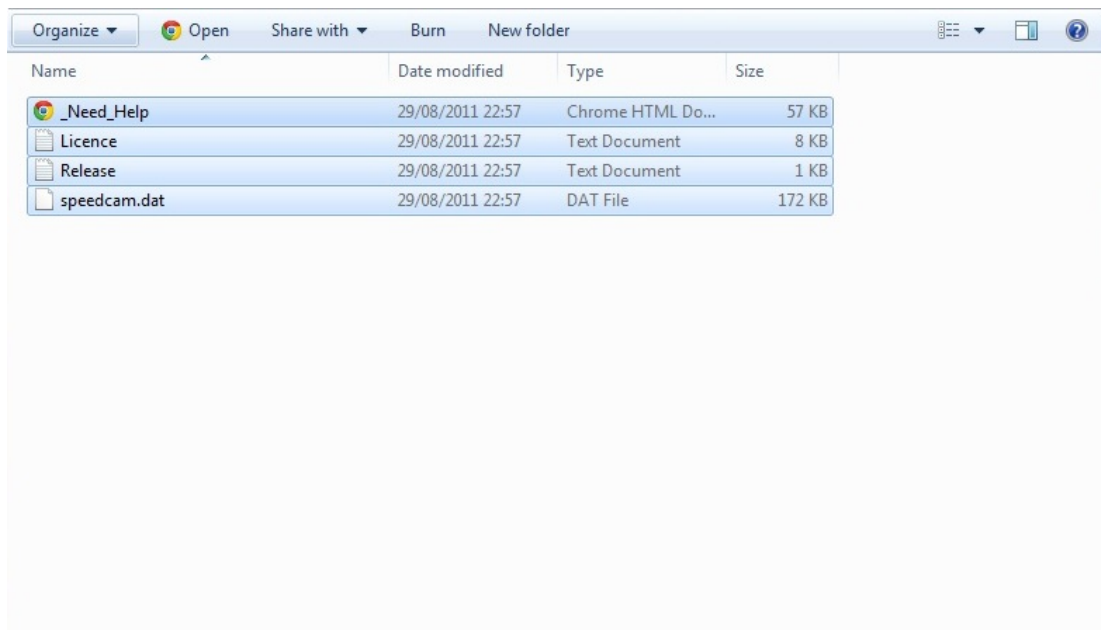

Go to your desktop or where ever you have saved the speed cam folder, open it and copy all of its contents.

Switch on your A-Z+ Cabbie's Mate unit (your device) and make sure the USB setting is on **Mass Storage** mode.

Connect your device to your PC with the USB cable provided. Please wait for a minute until your PC recognizes the connected device via USB.

As soon as your device is recognized a window shown below will appear on your PC screen.