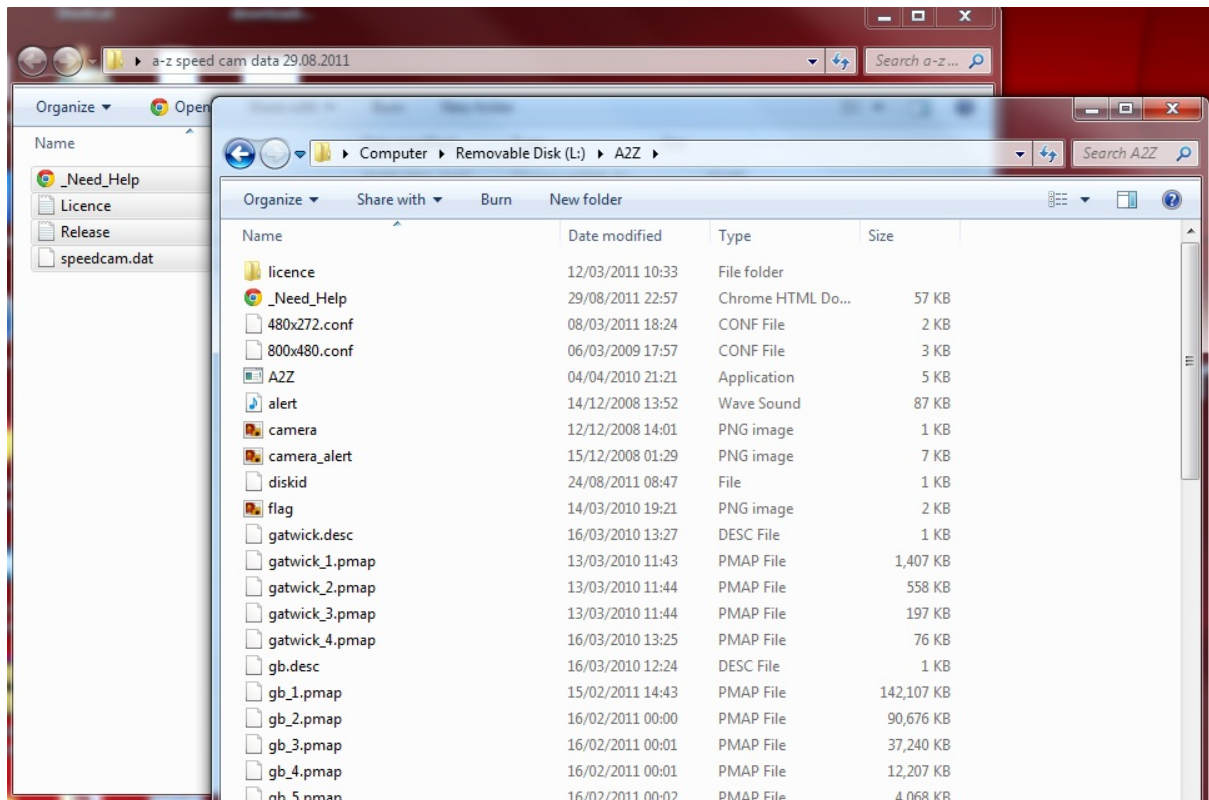

Switch on your A-Z+ Cabbie's Mate unit (your device) and make sure the USB setting is on **Mass Storage** mode.

Connect your device to your PC with the USB cable provided. Please wait for a minute until your PC recognizes the connected device via USB.

As soon as your device is recognized a window shown below will appear on your PC screen.

From the AutoPlay window, please select **Open folder to view files**.

Please double click on A-Z folder to open it.